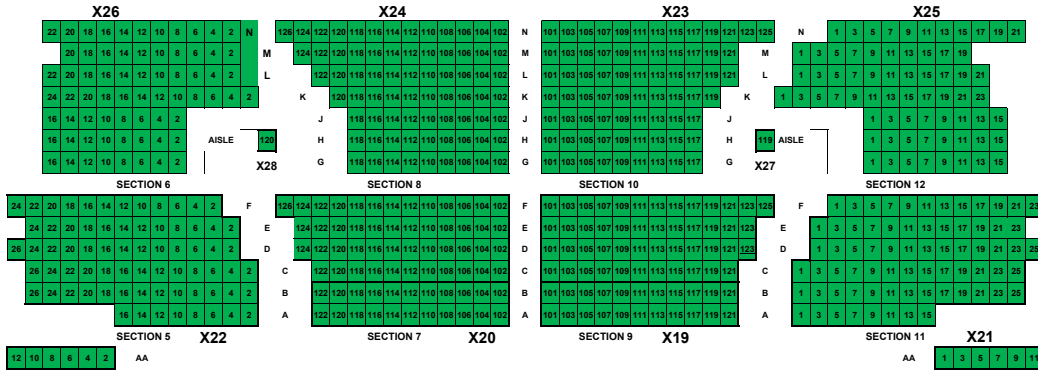

GALLERY

MEZZANINE

CAPACITY 1731
 MAIN FLOOR - 777
 FRONT MEZZANINE - 294
 REAR MEZZANINE - 282
 BALCONY - 336

Main Floor.

\$305/- AAA - BBB

\$205/- A - D

\$155/- E - J

\$105/- K - Y

Mezzanine

\$75/- A - N

Balcony

\$55/- A - H

SHREYA GHOSHAL FRIDAY, OCTOBER 4, 2013 8:00PM

Detroit, MI 48226
 (313) 887 - 8500