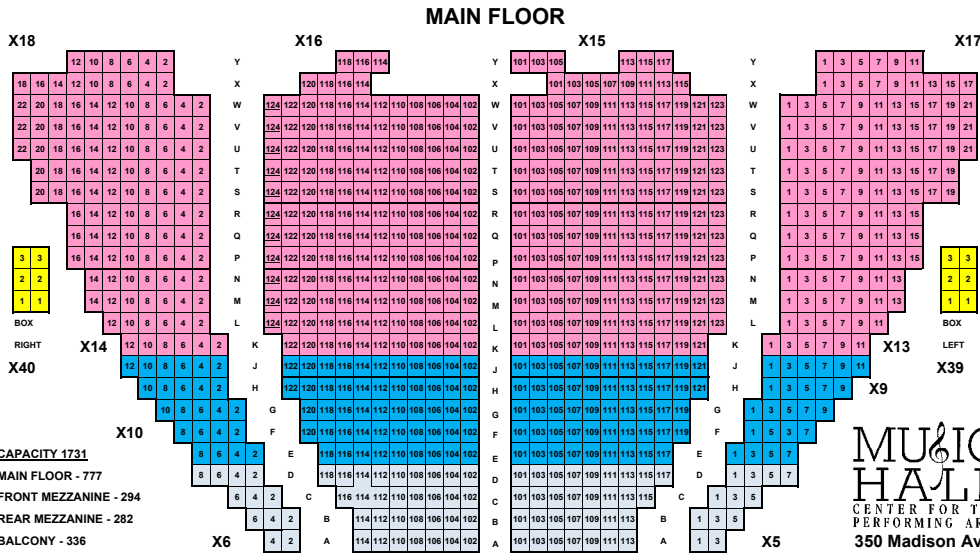

GALLERY

MEZZANINE

CAPACITY 1731
 MAIN FLOOR - 777
 FRONT MEZZANINE - 294
 REAR MEZZANINE - 282
 BALCONY - 336

Main Floor.

\$305/- AAA - BBB

\$205/- A - D

\$155/- E - J

\$105/- K - Y

Mezzanine

\$75/- A - N

Balcony

\$55/- A - H

SHREYA GHOSHAL FRIDAY, OCTOBER 4, 2013 8:00PM

Detroit, MI 48226
 (313) 887 - 8500