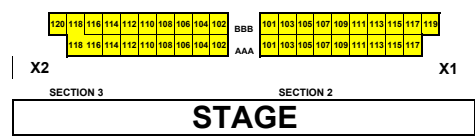

GALLERY

MEZZANINE

CAPACITY 1731
 MAIN FLOOR - 777
 FRONT MEZZANINE - 294
 REAR MEZZANINE - 282
 BALCONY - 336

Main Floor.

\$305/- AAA - BBB

\$205/- A - D

\$155/- E - J

\$105/- K - Y

Mezzanine

\$75/- A - N

Balcony

\$55/- A - H

SHREYA GHOSHAL FRIDAY, OCTOBER 4, 2013 8:00PM

Detroit, MI 48226
 (313) 887 - 8500